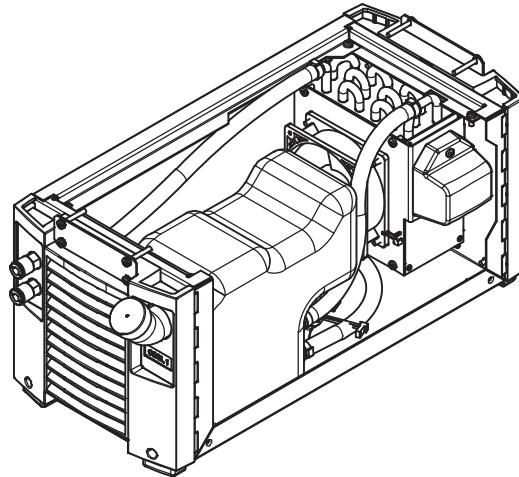

COOL1

View from front and rear