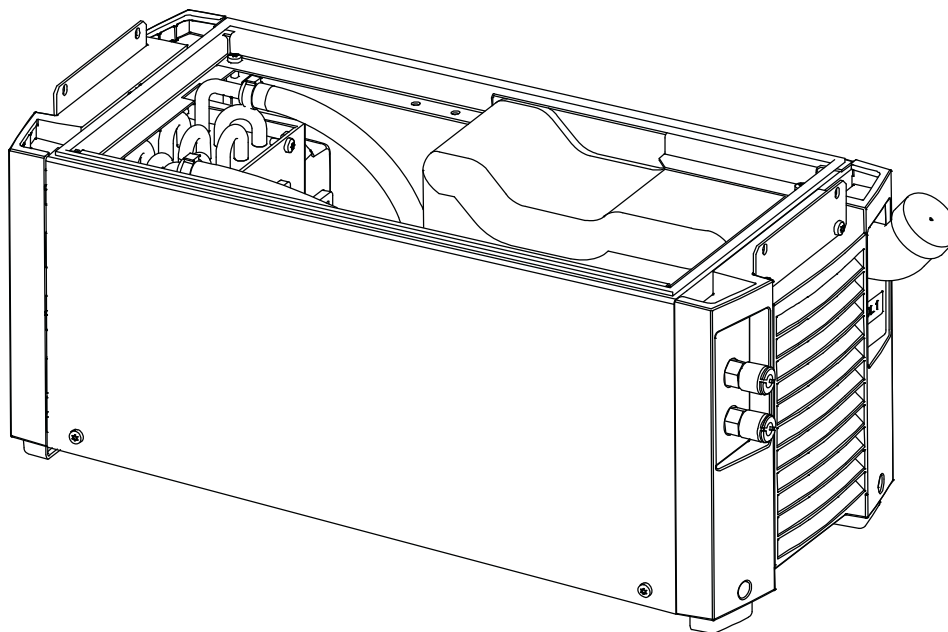

**COOL1**

**Spare parts list**

**Edition 20110921**

**Valid for serial no. 033-xxx-xxx, 123-xxx-xxxx**

**Ordering no. Product**

0462 300 880 COOL 1

Spare parts are to be ordered through the nearest ESAB agency. Kindly indicate type of unit, serial number, denominations and ordering numbers according to the spare parts list.

# COOL1

C = component designation in the circuit diagram

Item	Qty	Ordering no.	Denomination	Notes	C
KA1	1	0462 310 001	Base frame		
KA2	1	0462 342 001	Side panel left		
KA3	2	0462 326 001	Front / Rear panel		
KA4	1	0462 343 001	Side panel right		
KA5	1	-	Label	Incl in AA02	
KA6	2	-	Docking plate	Incl in AA03	
KA7	1	0463 018 001	Rating plate		
KA8	15	-	Screw MRT	M5x12 Ground-cutter	
KA9	8	-	Screw MRT	M5x12 black	
KA10	1	-	Sticker COOL1	Incl in AA02	
KA11	1	-	Label, right	Incl in AA02	
KA12	1	0365 803 011	Quick-coupling	female RED	
KA13	1	0365 803 012	Quick-coupling	female BLUE	
KA14	1	-	Label, left	Incl in AA02	
KA15	1	0462 320 880	Tank complete		
KA15a	1	0457 245 002	Tank cap	Included in pos KA15	
KA16	1	0462 316 880	Fan with contact		
KA17	4	-	Screw	RTS, 5x16	
KA18	1	0463 024 001	Fan bracket		
KA19	1	0462 314 001	Radiator		
KA20	1	0487 795 880	Printed circuit board		
KA21	1	0459 489 001	Connection cover	PC-board cover	
KA22	1	-	Screw	MRT M5x25	
KA23	4	0455 226 003	Spacer	KGLS	
KA24	1	0462 315 880	Pump		
KA25	2	0212 601 106	Nut M5	6k Steel 8.8	
KA26	8	0193 761 002	Hose clamp		
KA27	2	0163 139 001	Bushing		
<b>a</b>	1	0457 987 001	Hose	L=0.40m, D=17/10mm, to be ordered per metre	
<b>b</b>	1	0457 987 001	Hose	L=0.43m, D=17/10mm, to be ordered per metre	
<b>c</b>	1	0457 987 001	Hose	L=0.34m, D=17/10mm, to be ordered per metre	
<b>d</b>	1	0459 962 001	Hose	L=0.27m, D=17/10mm., to be ordered per metre	