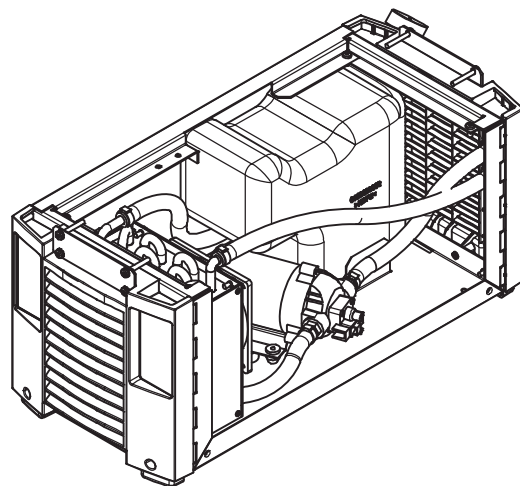

COOL1

View from front and rear