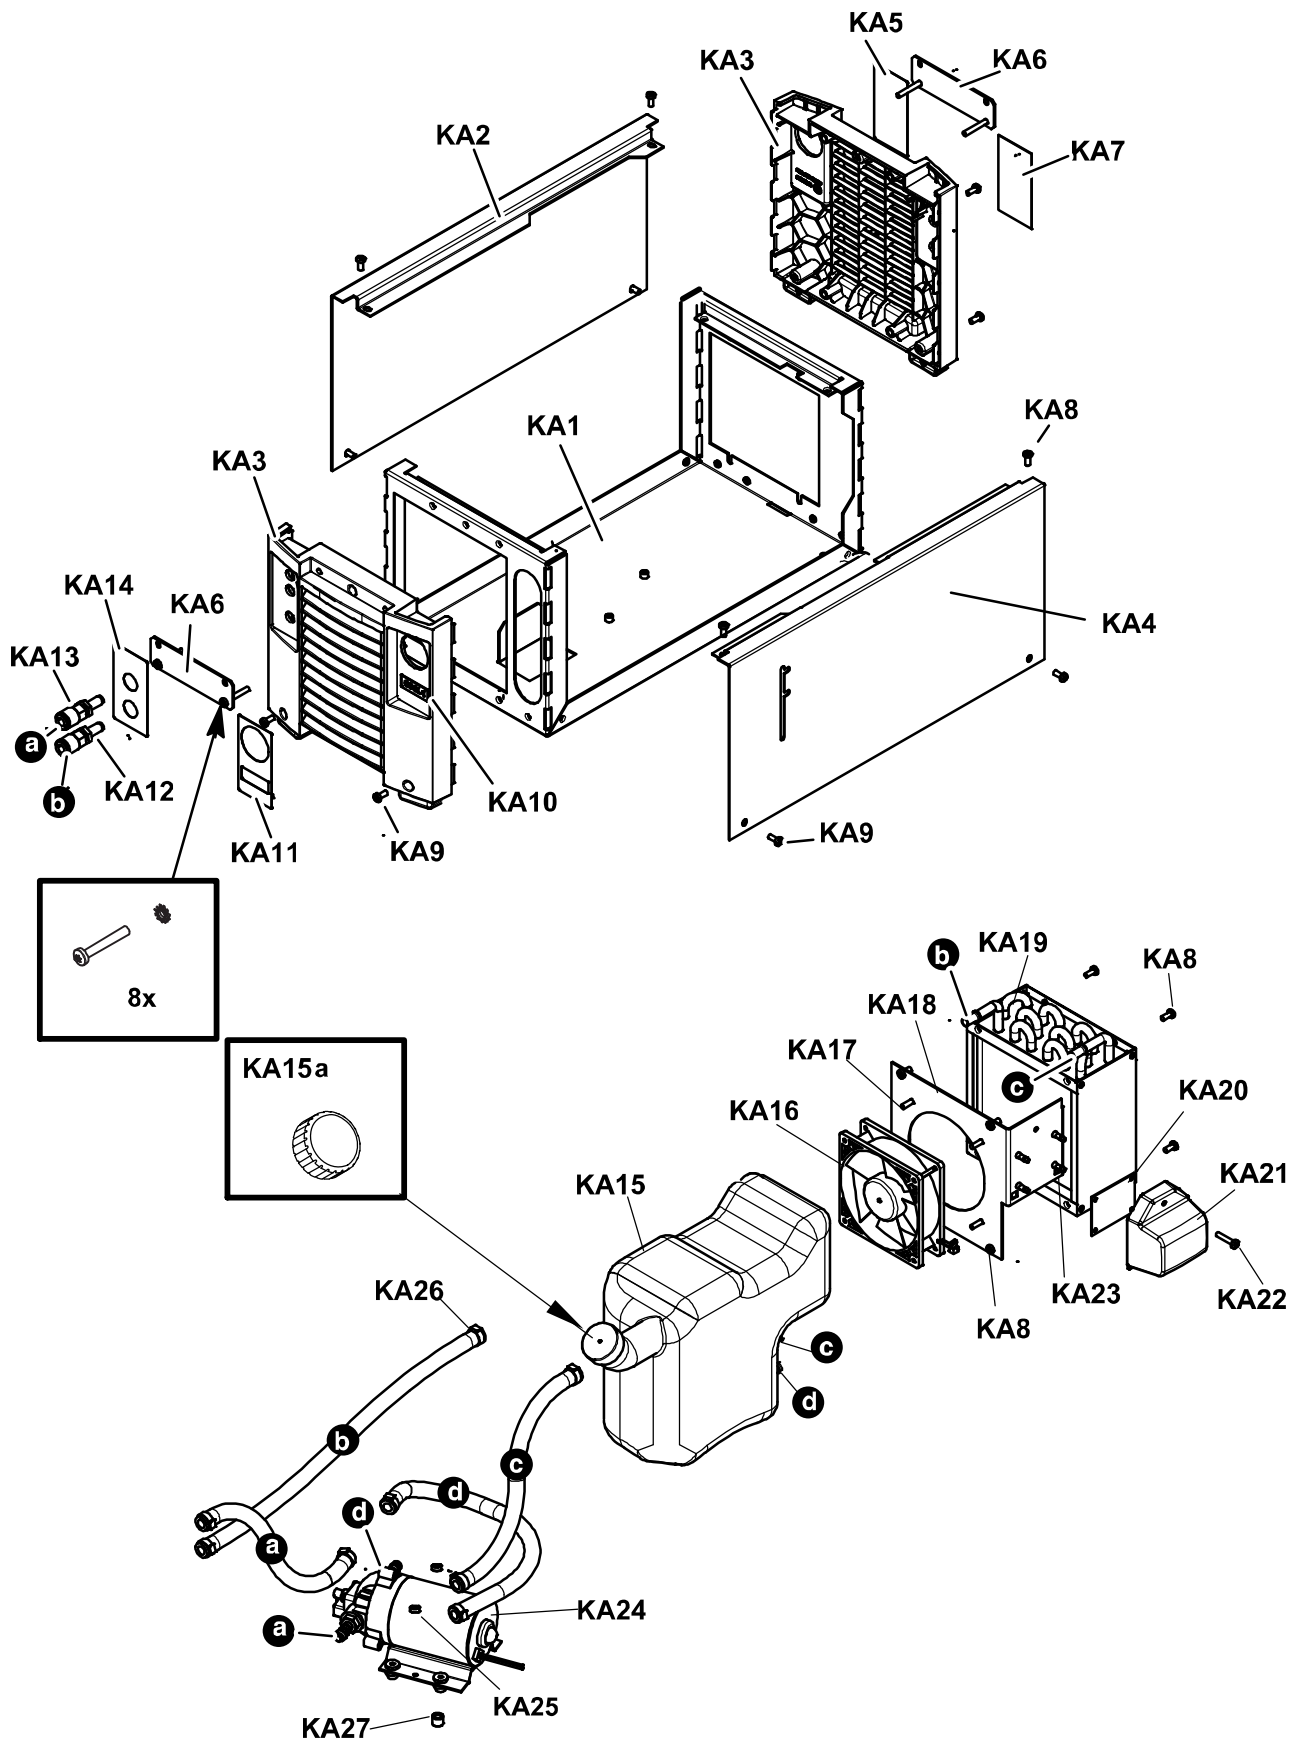

COOL1

C = component designation in the circuit diagram

Item	Qty	Ordering no.	Denomination	Notes	C
KA1	1	0462 310 001	Base frame		
KA2	1	0462 342 001	Side panel left		
KA3	2	0462 326 001	Front / Rear panel		
KA4	1	0462 343 001	Side panel right		
KA5	1	-	Label	Incl in AA02	
KA6	2	-	Docking plate	Incl in AA03	
KA7	1	0463 018 001	Rating plate		
KA8	15	-	Screw MRT	M5x12 Ground-cutter	
KA9	8	-	Screw MRT	M5x12 black	
KA10	1	-	Sticker COOL1	Incl in AA02	
KA11	1	-	Label, right	Incl in AA02	
KA12	1	0365 803 011	Quick-coupling	female RED	
KA13	1	0365 803 012	Quick-coupling	female BLUE	
KA14	1	-	Label, left	Incl in AA02	
KA15	1	0462 320 880	Tank complete		
KA15a	1	0457 245 002	Tank cap	Included in pos KA15	
KA16	1	0462 316 880	Fan with contact		
KA17	4	-	Screw	RTS, 5x16	
KA18	1	0463 024 001	Fan bracket		
KA19	1	0462 314 001	Radiator		
KA20	1	0487 795 880	Printed circuit board		
KA21	1	0459 489 001	Connection cover	PC-board cover	
KA22	1	-	Screw	MRT M5x25	
KA23	4	0455 226 003	Spacer	KGLS	
KA24	1	0462 315 880	Pump		
KA25	2	0212 601 106	Nut M5	6k Steel 8.8	
KA26	8	0193 761 002	Hose clamp		
KA27	2	0163 139 001	Bushing		
a	1	0457 987 001	Hose	L=0.40m, D=17/10mm, to be ordered per metre	
b	1	0457 987 001	Hose	L=0.43m, D=17/10mm, to be ordered per metre	
c	1	0457 987 001	Hose	L=0.34m, D=17/10mm, to be ordered per metre	
d	1	0459 962 001	Hose	L=0.27m, D=17/10mm., to be ordered per metre	

SPARE PARTS SETS

Item	Ordering no.	Denomination	Notes
AA01	0463 017 880	Cable set	
AA02	0465 005 880	Labels	Incl. KA5, KA10, KA11 and KA14
AA03	0465 063 880	Mounting kit	Including Docking plates (KA6), 8 pcs washer Lock AZ D10/4.3 and, 8 pcs Screw MRT M5x12 black

COOL1